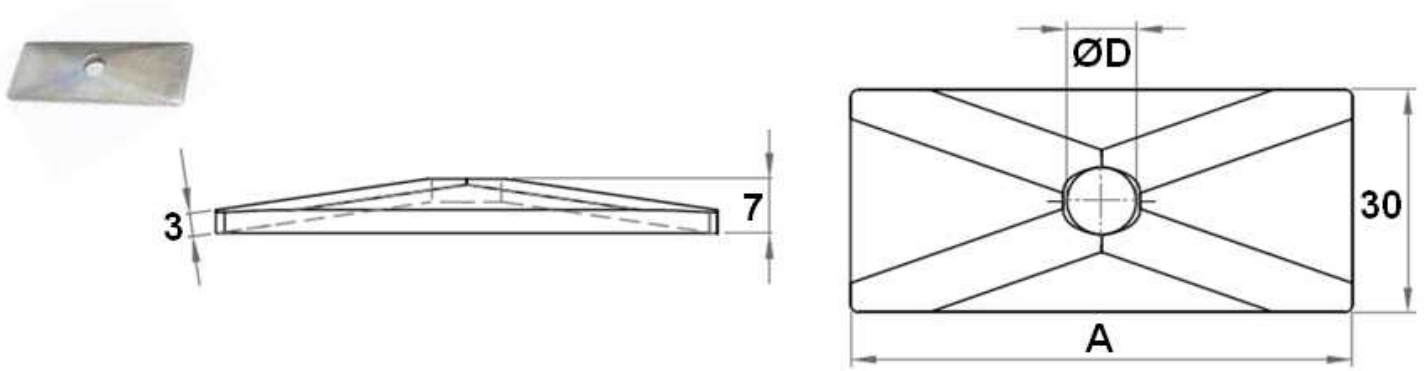

Clamps for pipe TrAle
Double clamp - parallel

Page: 1/1

Upper plate double

DIN 3015/3

Part n°	GROUP	ØD	A
ADPS1	1	7	34
ADPS2	2	9	52
ADPS3	3	9	65
ADPS4	4	9	79
ADPS5	5	9	96