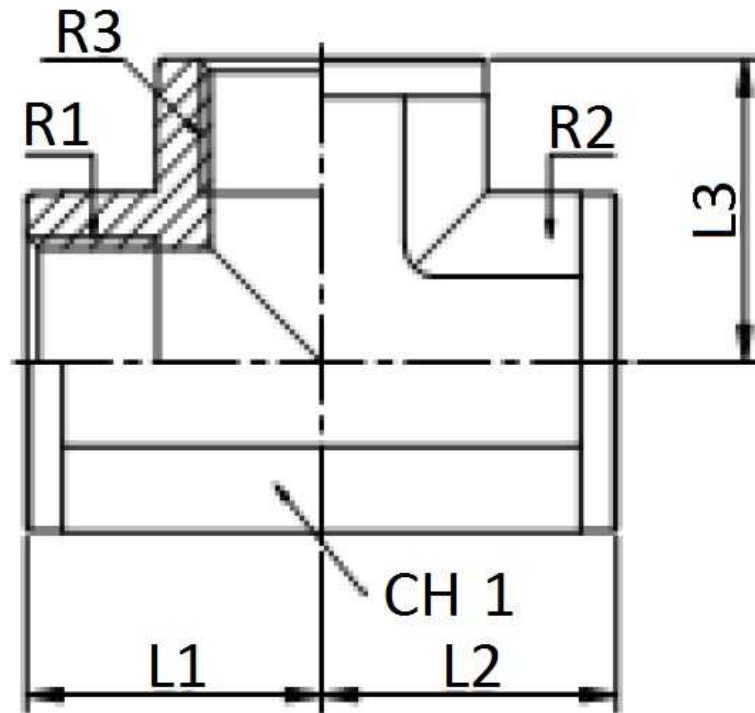

**Tee BSP fixed female forge**

Part nº	R1	R2	R3	L1	L2	L3	CH1
<b>S122602</b>	1/8" BSP	1/8" BSP	1/8" BSP	20	20	20	14
<b>S122604</b>	1/4" BSP	1/4" BSP	1/4" BSP	22	22	22	19
<b>S122606</b>	3/8" BSP	3/8" BSP	3/8" BSP	26	26	26	22
<b>S122608</b>	1/2" BSP	1/2" BSP	1/2" BSP	32	32	32	27
<b>S122612</b>	3/4" BSP	3/4" BSP	3/4" BSP	36	36	36	33
<b>S122616</b>	1" BSP	1" BSP	1" BSP	42	42	42	41
<b>S122620</b>	1"1/4 BSP	1"1/4 BSP	1"1/4 BSP	48	48	48	48