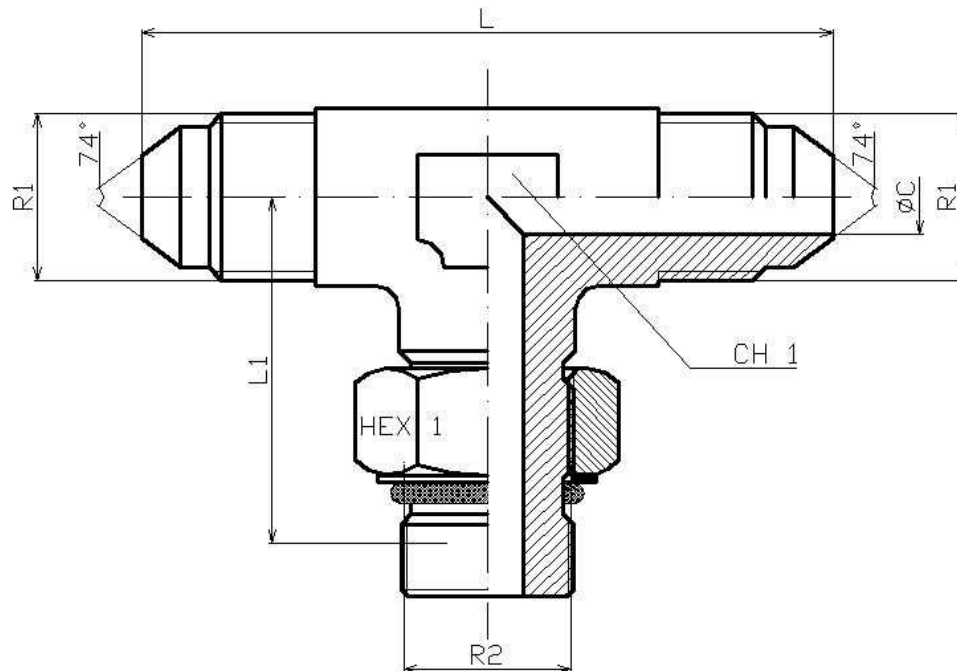

Tee male JIC 37°-BSP central Banjo male-male JIC 37°

Part nº	ØD1	ØD2	R1	R2	L	L1	HEX 1	CH1
S6100613	6	1/4	7/16" 20h UNF	1/4" BSP	54	31,5	19	14
S6100813	8	5/16	1/2" 20h UNF	1/4" BSP	54	31,5	19	14
S6101013	10	3/8	9/16" 18h UNF	1/4" BSP	54	31,5	19	14
S6101217	12	1/2	3/4" 16h UNF	3/8" BSP	63	36,5	22	19
S6101621	14-15-16	5/8	7/8" 14h UNF	1/2" BSP	73,5	43	27	22
S6102026	18-20	3/4	1"1/16 12h UNF	3/4" BSP	84	49	36	27
S6102533	25	1	1"5/16 12h UNF	1" BSP	92	52	41	33
S6103242	30-32	1 1/4	1"5/8 12h UNF	1"1/4 BSP	104	57	50	41