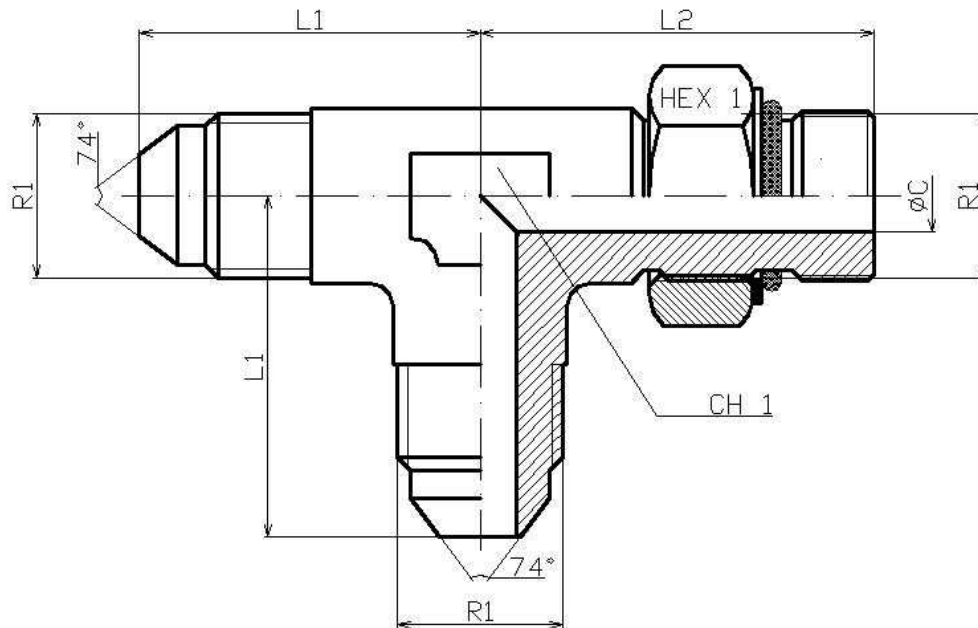

**Tee male JIC 37°-male JIC 37°-male BSP lateral Banjo**

Part n°	ØD1	ØD2	R1	R2	L1	L2	HEX 1	CH1
<b>S6050813</b>	8	5/16	1/2" 20h UNF	1/4" BSP	27	31,5	19	14
<b>S6051013</b>	10	3/8	9/16" 18h UNF	1/4" BSP	27	31,5	19	14
<b>S6051217</b>	12	1/2	3/4" 16h UNF	3/8" BSP	31,5	36,5	22	19
<b>S6051621</b>	14-15-16	5/8	7/8" 14h UNF	1/2" BSP	36,5	43	27	22
<b>S6052026</b>	18-20	3/4	1"1/16 12h UNF	3/4" BSP	42	49	36	27
<b>S6052533</b>	25	1	1"5/16 12h UNF	1" BSP	46	52	41	33
<b>S6053242</b>	30-32	1 1/4	1"5/8 12h UNF	1"1/4 BSP	59	57	50	41
<b>S6053848</b>	38	1 1/2	1"7/8 12h UNF	1"1/2 BSP	59	61	55	48