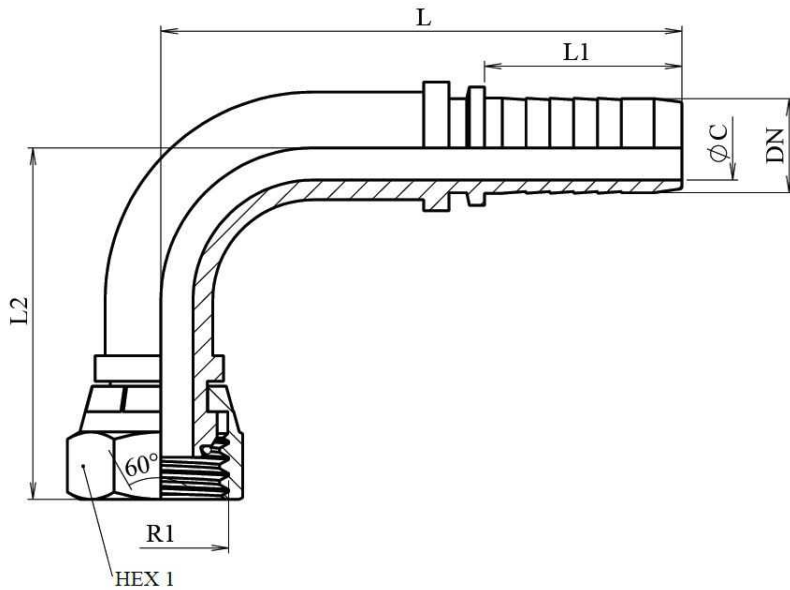

BSP Swivel female 60° cone with o'ring (90° Elbow)

Mild Steel 1.0737 (or equivalent)

Part n°	DN	R1	L	L1	L2	HEX 1	ØC
241170404	1/4"	1/4" BSP	55,6	28	30	19	4
241170606	3/8"	3/8" BSP	68	29,5	38	22	7
241170808	1/2"	1/2" BSP	73	30,5	42	27	9,5
241171010	5/8"	5/8" BSP	76	34	52	30	12
241171212	3/4"	3/4" BSP	103	39	61	32	15
241171616	1"	1" BSP	121	47	80	41	19
241172016	1"	1"1/4 BSP	126	47	74,5	50	19
241172020	1"1/4	1"1/4 BSP	146	54,5	96	50	26
241172420	1"1/4	1"1/2 BSP	146	54,5	106	55	26
241172424	1"1/2	1"1/2 BSP	163	58	111	55	32
241173232	2"	2" BSP	211	72	130	70	44