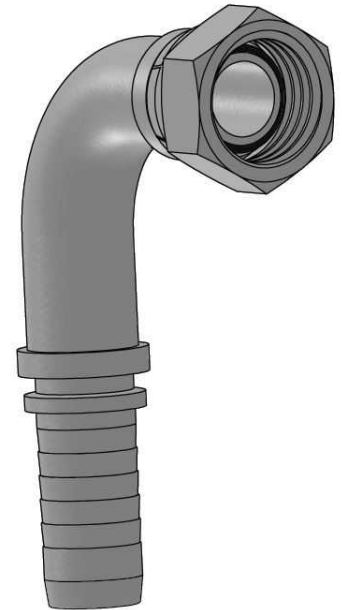

BSP Swivel female 60° cone with o'ring (90° Elbow)

Mild Steel 1.0737 (or equivalent)

Part n°	DN	R1	L	L1	L2	HEX 1	ØC
241170404	1/4"	1/4" BSP	55,6	28	30	19	4
241170606	3/8"	3/8" BSP	68	29,5	38	22	7
241170808	1/2"	1/2" BSP	73	30,5	42	27	9,5
241171010	5/8"	5/8" BSP	76	34	52	30	12
241171212	3/4"	3/4" BSP	103	39	61	32	15
241171616	1"	1" BSP	121	47	80	41	19
241172016	1"	1"1/4 BSP	126	47	74,5	50	19
241172020	1"1/4	1"1/4 BSP	146	54,5	96	50	26
241172420	1"1/4	1"1/2 BSP	146	54,5	106	55	26
241172424	1"1/2	1"1/2 BSP	163	58	111	55	32
241173232	2"	2" BSP	211	72	130	70	44