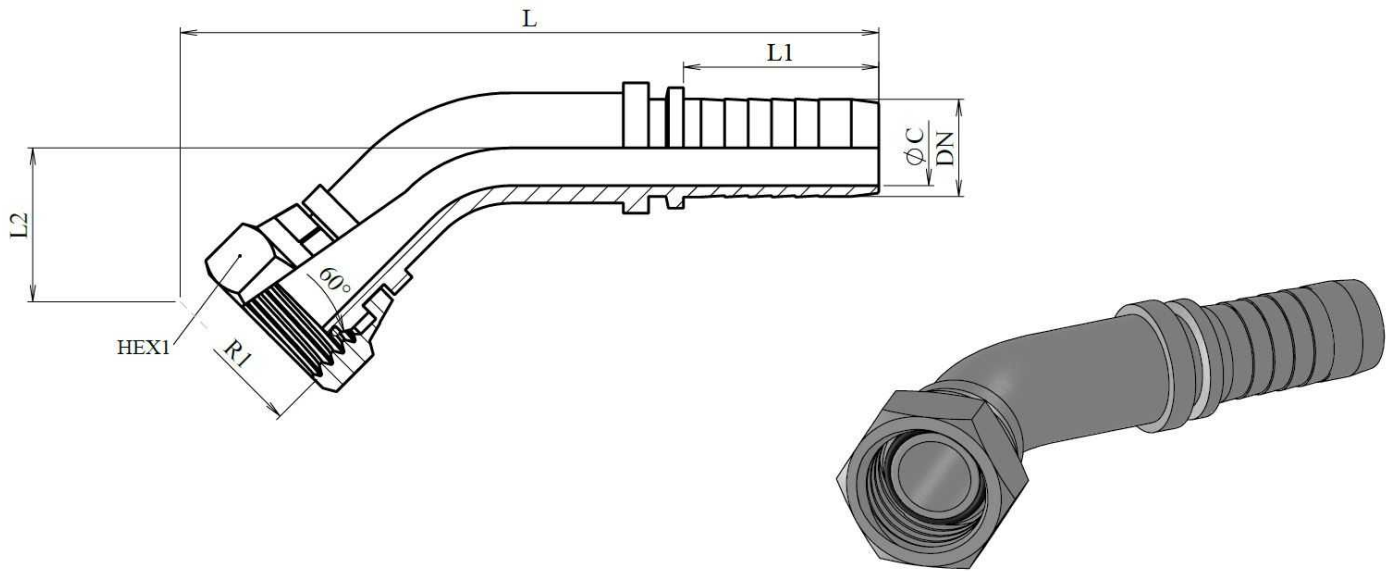

**BSP Swivel female 60° cone with o'ring (45° Elbow)**

Mild Steel 1.0737 (or equivalent)

Part n°	DN	R1	L	L1	L2	HEX 1	ØC
<b>241180606</b>	3/8"	3/8" BSP	91,6	29,5	20	22	7
<b>241180808</b>	1/2"	1/2" BSP	98	30,5	22	27	9,5
<b>241181010</b>	5/8"	5/8" BSP	96	34	25	30	12
<b>241181212</b>	3/4"	3/4" BSP	140	39	31	32	15
<b>241181616</b>	1"	1" BSP	168	47	39	41	19
<b>241182020</b>	1"1/4	1"1/4 BSP	203	54,5	46	50	26
<b>241182424</b>	1"1/2	1"1/2 BSP	229	58	56	55	32
<b>241183224</b>	1"1/2	2" BSP	203	58	54	70	32
<b>241183232</b>	2"	2" BSP	288	72	63	70	44