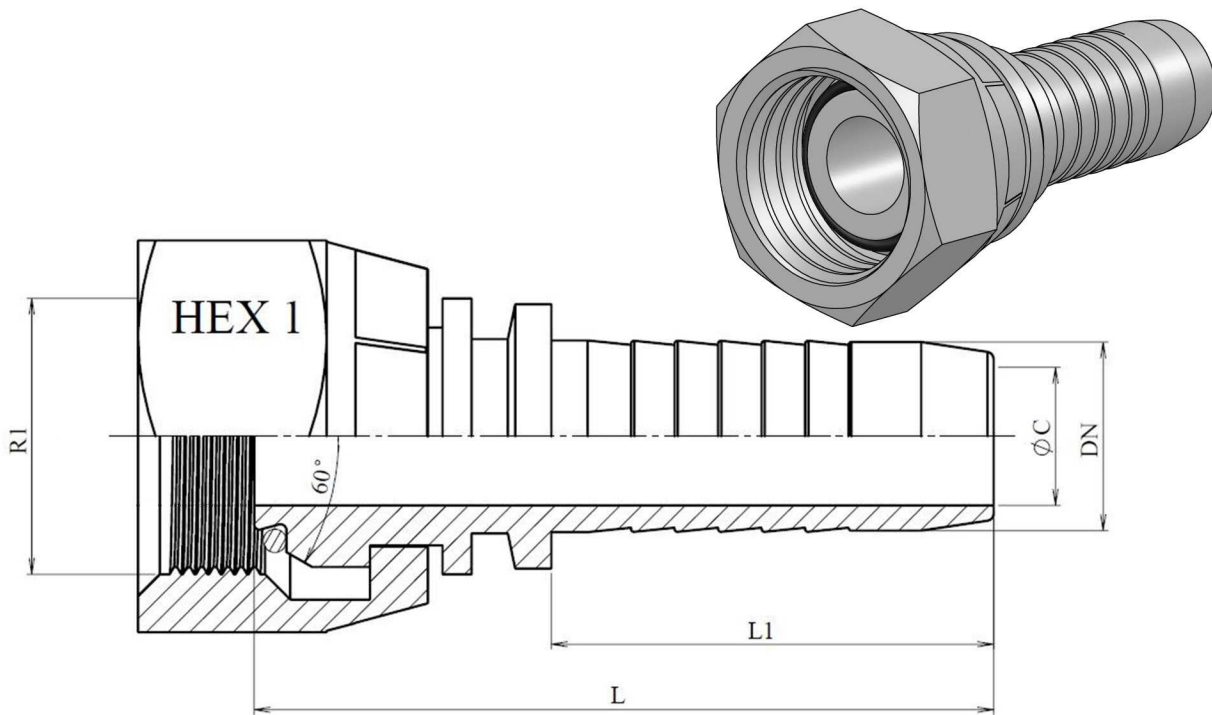

**BSP Swivel female 60° with o´ring**

Mild Steel 1.0737 (or equivalent)

**1/1**

Part nº	DN	R1	L	L1	HEX 1	ØC
<b>241100404</b>	1/4"	1/4" BSP	44	28	19	4
<b>241100606</b>	3/8"	3/8" BSP	47,5	29,5	22	7
<b>241100808</b>	1/2"	1/2" BSP	51	30,5	27	9,5
<b>241101010</b>	5/8"	5/8" BSP	55,3	34	30	12
<b>241101210</b>	5/8"	3/4" BSP	55,3	34	30	12
<b>241101212</b>	3/4"	3/4" BSP	64	39	32	15
<b>241101616</b>	1"	1" BSP	75	47	41	19
<b>241102016</b>	1"	1"1/4 BSP	76	47	50	19
<b>241102020</b>	1"1/4	1"1/4 BSP	85	54,5	50	26
<b>241102420</b>	1" 1/4	1" 1/2 BSP	88,5	54,5	55	26
<b>241102424</b>	1"1/2	1"1/2 BSP	91	58	55	32
<b>241103224</b>	1"1/2	2" BSP	89,5	58	70	32
<b>241103232</b>	2"	2" BSP	103	72	70	44