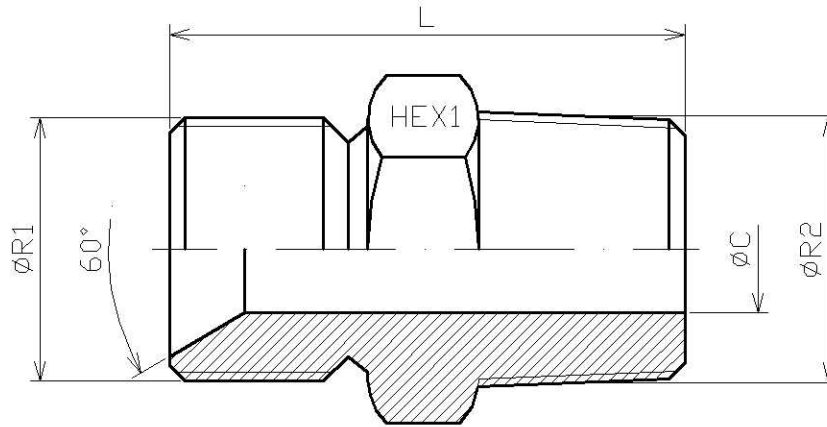

Adaptador macho BSP (60°) - macho BSPT

Artículo	R1	R2	L	HEX 1	ØC
S101202	1/8" BSP	1/8" BSPT	24,5	11	3,5
S101204	1/4" BSP	1/4" BSPT	32	19	6
S101206	3/8" BSP	3/8" BSPT	34	17	7,9
S101208	1/2" BSP	1/2" BSPT	40	22	11,1
S101212	3/4" BSP	3/4" BSPT	43,5	32	16,7
S101216	1" BSP	1" BSPT	52,5	36	22,2
S101220	1"1/4" BSP	1"1/4" BSPT	59	50	28,6
S101224	1"1/2" BSP	1"1/2" BSPT	62	50	33,3
S101232	2" BSP	2" BSPT	72	65	46