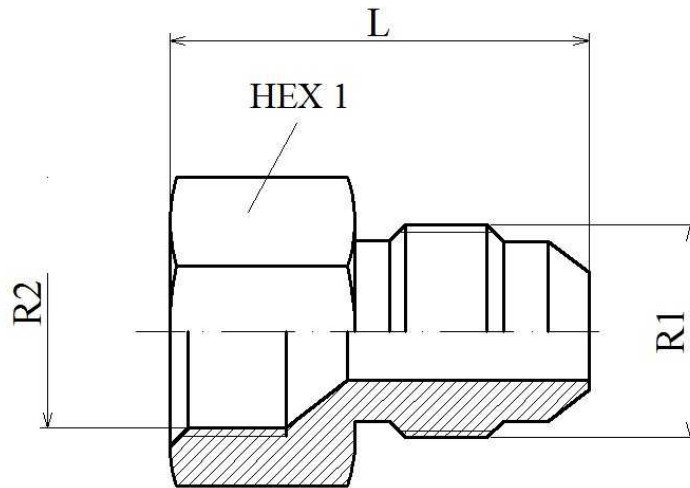

Adaptor male JIC 37°-fixed female BSP

Part nº	ØD1	ØD2	R1	R2	L	HEX 1
S2800610	6	1/4	M 7/16" 20h UNF	H 1/8" BSP	30,2	14
S2800613	6	1/4	M 7/16" 20h UNF	H 1/4" BSP	35,5	19
S2800810	8	5/16	M 1/2" 20h UNF	H 1/8" BSP	29,7	14
S2800813	8	5/16	M 1/2" 20h UNF	H 1/4" BSP	35,5	19
S2801013	10	3/8	M 9/16" 18h UNF	H 1/4" BSP	35,6	19
S2801017	10	3/8	M 9/16" 18h UNF	H 3/8" BSP	37,1	22
S2801217	12	1/2	M 3/4" 16h UNF	H 3/8" BSP	39,7	22
S2801221	12	1/2	M 3/4" 16h UNF	H 1/2" BSP	45,4	30
S2801621	14-15-16	5/8	M 7/8" 14h UNF	H 1/2" BSP	48	30
S2802021	18-20	3/4	M 1"1/16 12h UNF	H 1/2" BSP	50,6	30
S2802026	18-20	3/4	M 1"1/16 12h UNF	H 3/4" BSP	52,3	36
S2802533	25	1	M 1"5/16 12h UNF	H 1" BSP	59,7	46
S2803242	30-32	1 1/4	M 1"5/8 12h UN	H 1"1/4 BSP	59,3	50
S2803848	38	1 1/2	M 1"7/8 12h UNF	H 1"1/2 BSP	62,5	60