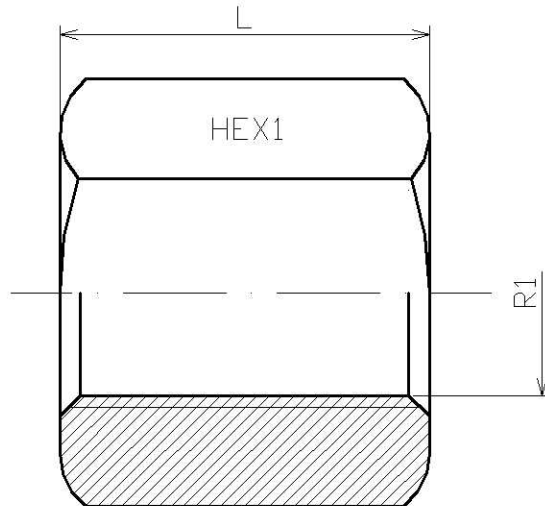

Hexagonal adaptor BSP fixed female-BSP fixed female

Part n°	R1	L	HEX 1
S1031004	1/4" BSP	25	19
S1031006	3/8" BSP	28	22
S1031008	1/2" BSP	34	27
S1031012	3/4" BSP	40	32
S1031016	1" BSP	45	41
S1031020	1"1/4 BSP	55	50
S1031024	1"1/2 BSP	56	60