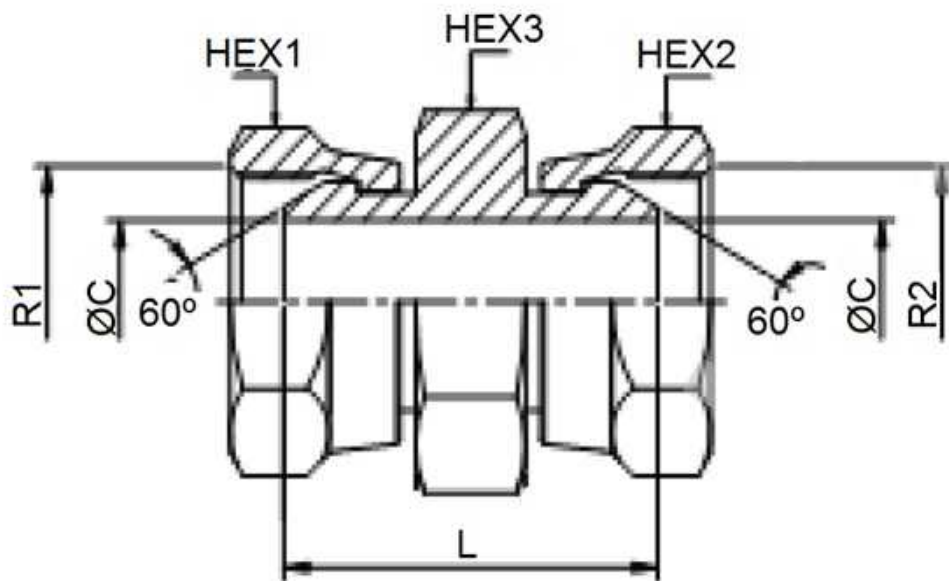

**Adaptor BSP swivel female - BSP swivel female
(60°)**

Part nº	R1	R2	HEX 1	HEX 2	HEX 3	ØC	L
A117204	1/4" BSP	1/4" BSP	19	19	14	4,5	29
A117206	3/8" BSP	3/8" BSP	22	22	17	7,1	32,5
A117208	1/2" BSP	1/2" BSP	27	27	22	10	38
A117212	3/4" BSP	3/4" BSP	32	32	27	15,5	43,5
A117216	1" BSP	1" BSP	41	41	36	20,5	50
A117220	1"1/4 BSP	1"1/4 BSP	50	50	41	26	55
A117224	1"1/2 BSP	1"1/2 BSP	55	55	50	31	58
A117232	2" BSP	2" BSP	70	70	60	43,5	61,5