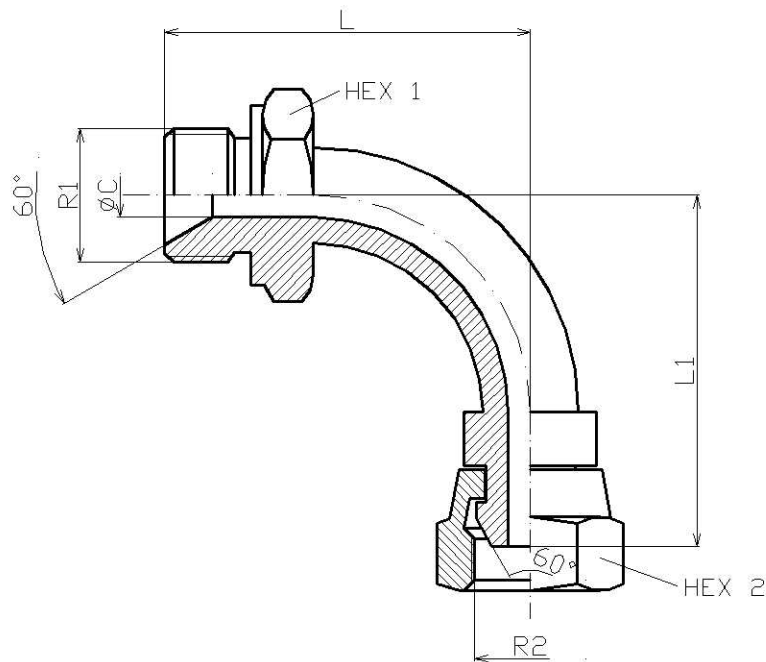

90° Elbow BSP female-male

Part nº	R1	R2	L	L1	HEX 1	HEX 2	ØC
A119404	1/4" BSP	1/4" BSP	30	32,5	19	19	5
A119406	3/8" BSP	3/8" BSP	37	39	22	22	8
A119408	1/2" BSP	1/2" BSP	45	47	27	27	11
A119412	3/4" BSP	3/4" BSP	54	57	32	32	16
A119416	1" BSP	1" BSP	68	69	41	41	22
A119420	1"1/4 BSP	1"1/4 BSP	88	85	50	50	28
A119424	1"1/2 BSP	1"1/2 BSP	100	100,5	55	55	33
A119432	2" BSP	2" BSP	115	85,5	65	70	46