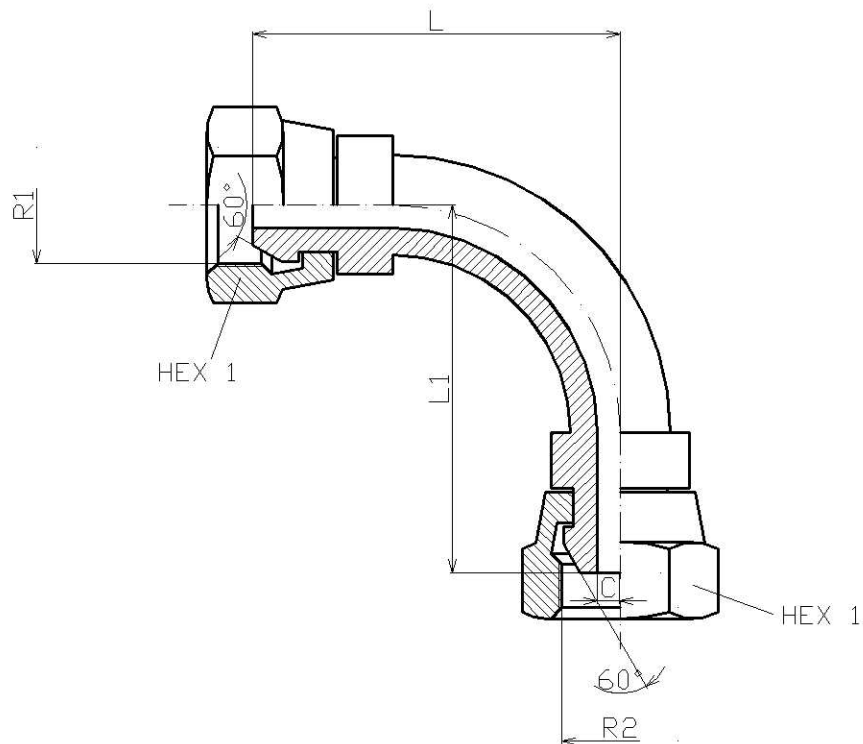

90° Elbow BSP swivel female-BSP swivel female

Part n°	R1	R2	L	L1	HEX 1	ØC
A119604	1/4" BSP	1/4" BSP	32,5	32,5	19	4
A119606	3/8" BSP	3/8" BSP	39	39	22	7
A119608	1/2" BSP	1/2" BSP	47	47	27	10
A119612	3/4" BSP	3/4" BSP	57	57	32	15
A119616	1" BSP	1" BSP	69	69	41	19