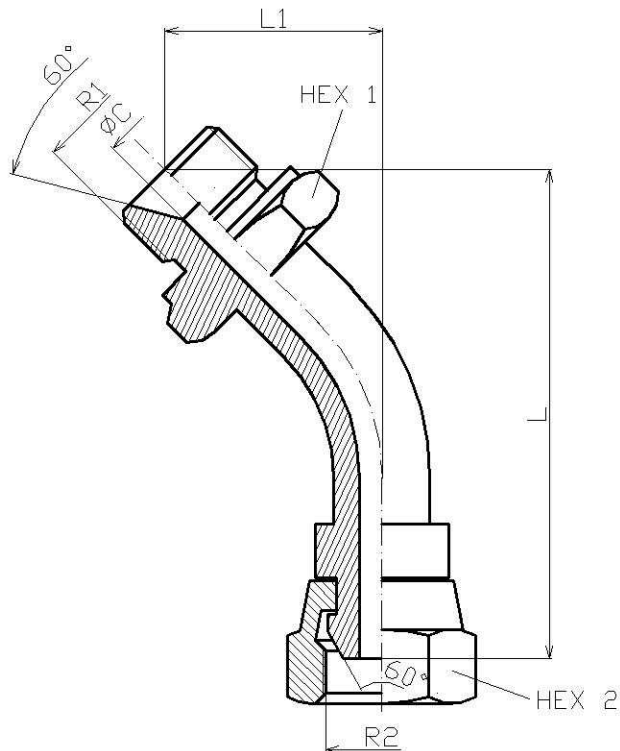

**45° Elbow BSP female-male**

Part nº	R1	R2	L	L1	HEX 1	HEX 2	ØC
<b>A119504</b>	1/4" BSP	1/4" BSP	50	18	17	19	5
<b>A119506</b>	3/8" BSP	3/8" BSP	60	20	22	22	8
<b>A119508</b>	1/2" BSP	1/2" BSP	63	24	27	27	11
<b>A119512</b>	3/4" BSP	3/4" BSP	83	25	32	32	16
<b>A119516</b>	1" BSP	1" BSP	95	32	41	41	22