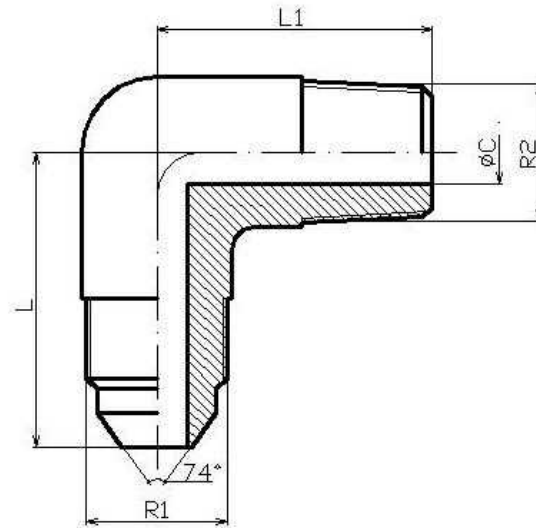

90° male elbow male JIC 37° -male BSPT

Part nº	ØD1	ØD2	R1	R2	L	L1	ØC
S5500610	6	1/4	7/16" 20h UNF	1/8" BSPT	22,5	26	4
S5500613	6	1/4	7/16" 20h UNF	1/4" BSPT	22,5	26	4
S5500810	8	5/16	1/2" 20h UNF	1/8" BSPT	24	26	6
S5500813	8	5/16	1/2" 20h UNF	1/4" BSPT	24	26	6
S5501013	10	3/8	9/16" 18h UNF	1/4" BSPT	27	31	7,5
S5501017	10	3/8	9/16" 18h UNF	3/8" BSPT	27	31	7,5
S5501021	10	3/8	9/16" 18h UNF	1/2" BSPT	27	31	7,5
S5501213	12	1/2	3/4" 16h UNF	1/4" BSPT	32	34	10
S5501217	12	1/2	3/4" 16h UNF	3/8" BSPT	32	34	10
S5501221	12	1/2	3/4" 16h UNF	1/2" BSPT	32	34	10
S5501617	14-15-16	5/8	7/8" 14h UNF	3/8" BSPT	37	35	12
S5501621	14-15-16	5/8	7/8" 14h UNF	1/2" BSPT	37	35	12
S5501626	14-15-16	5/8	7/8" 14h UNF	3/4" BSPT	37	35	12
S5502021	18-20	3/4	1"1/16 12h UNF	1/2" BSPT	42	45	15,5
S5502026	18-20	3/4	1"1/16 12h UNF	3/4" BSPT	42	45	15,5
S5502526	25	1	1"5/16 12h UNF	3/4" BSPT	46	45	
S5502533	25	1	1"5/16 12h UNF	1" BSPT	46	50	
S5503233	30-32	1 1/4	1"5/8 12h UNF	1" BSPT	52	59	
S5503242	30-32	1 1/4	1"5/8 12h UNF	1"1/4 BSPT	52	60	
S5503848	38	1 1/2	1"7/8 12h UNF	1"1/2 BSPT	59	67	