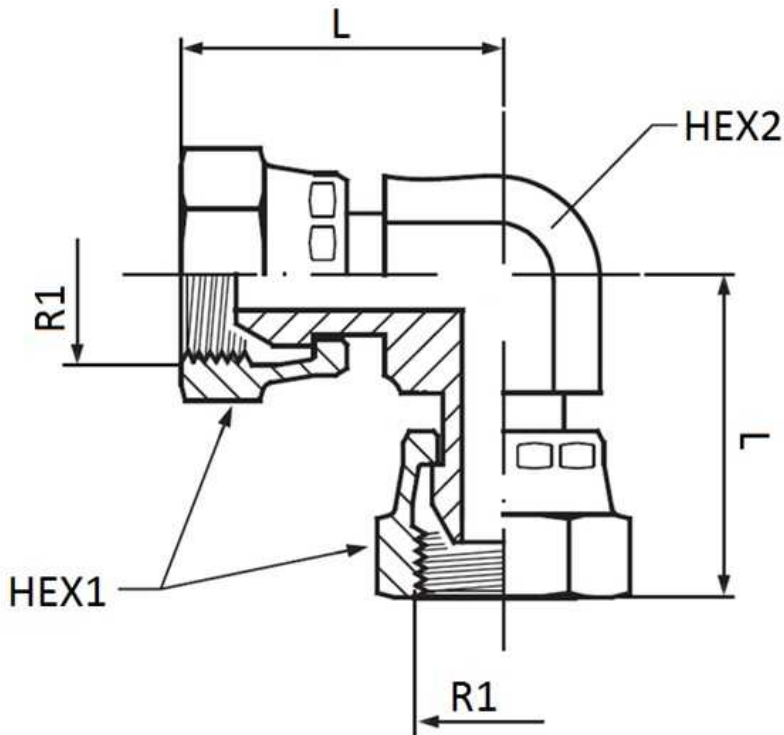

**90° Elbow BSP swivel female-BSP swivel female
forge**

Part nº	R1	R2	L	HEX 1	HEX 2
S118304	1/4" BSP	1/4" BSP	29	14	19
S118306	3/8" BSP	3/8" BSP	34	19	22
S118308	1/2" BSP	1/2" BSP	40	22	27
S118312	3/4" BSP	3/4" BSP	46	27	32
S118316	1" BSP	1" BSP	51,5	33	41
S118320	1"1/4 BSP	1"1/4 BSP	57	41	50
S118324	1"1/2 BSP	1"1/2 BSP	64	48	55