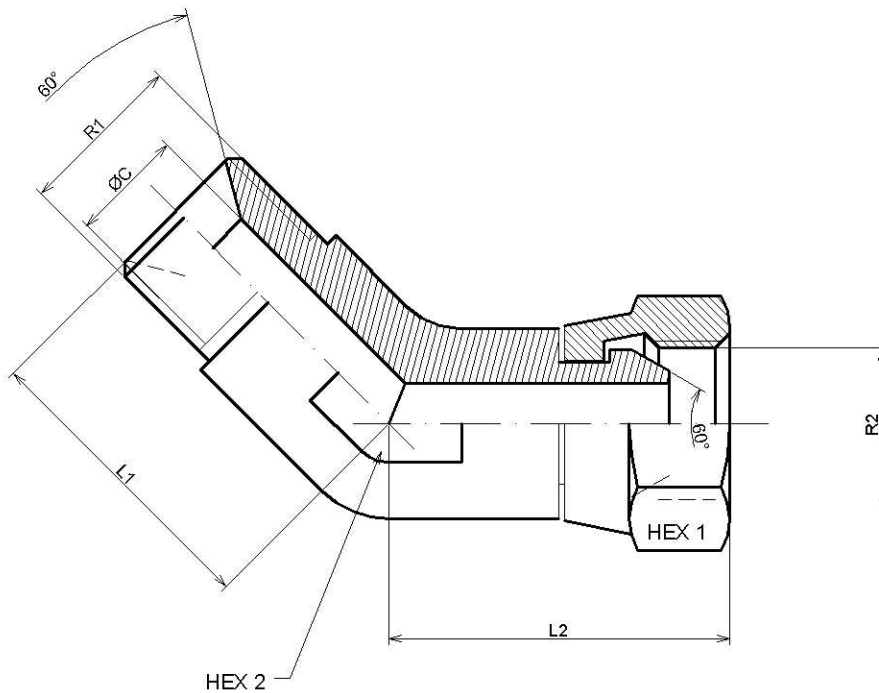

45° Elbow BSP male-BSP swivel female forge

Part nº	R1	R2	L1	L2	HEX 1	HEX 2
S118504	1/4" BSP	1/4" BSP	21	29	19	17
S118506	3/8" BSP	3/8" BSP	23,5	33	22	22
S118508	1/2" BSP	1/2" BSP	26	37	27	24
S118512	3/4" BSP	3/4" BSP	32	45	32	32
S118516	1" BSP	1" BSP	34,5	50	41	41
S118520	1"1/4 BSP	1"1/4 BSP	36	51	50	50